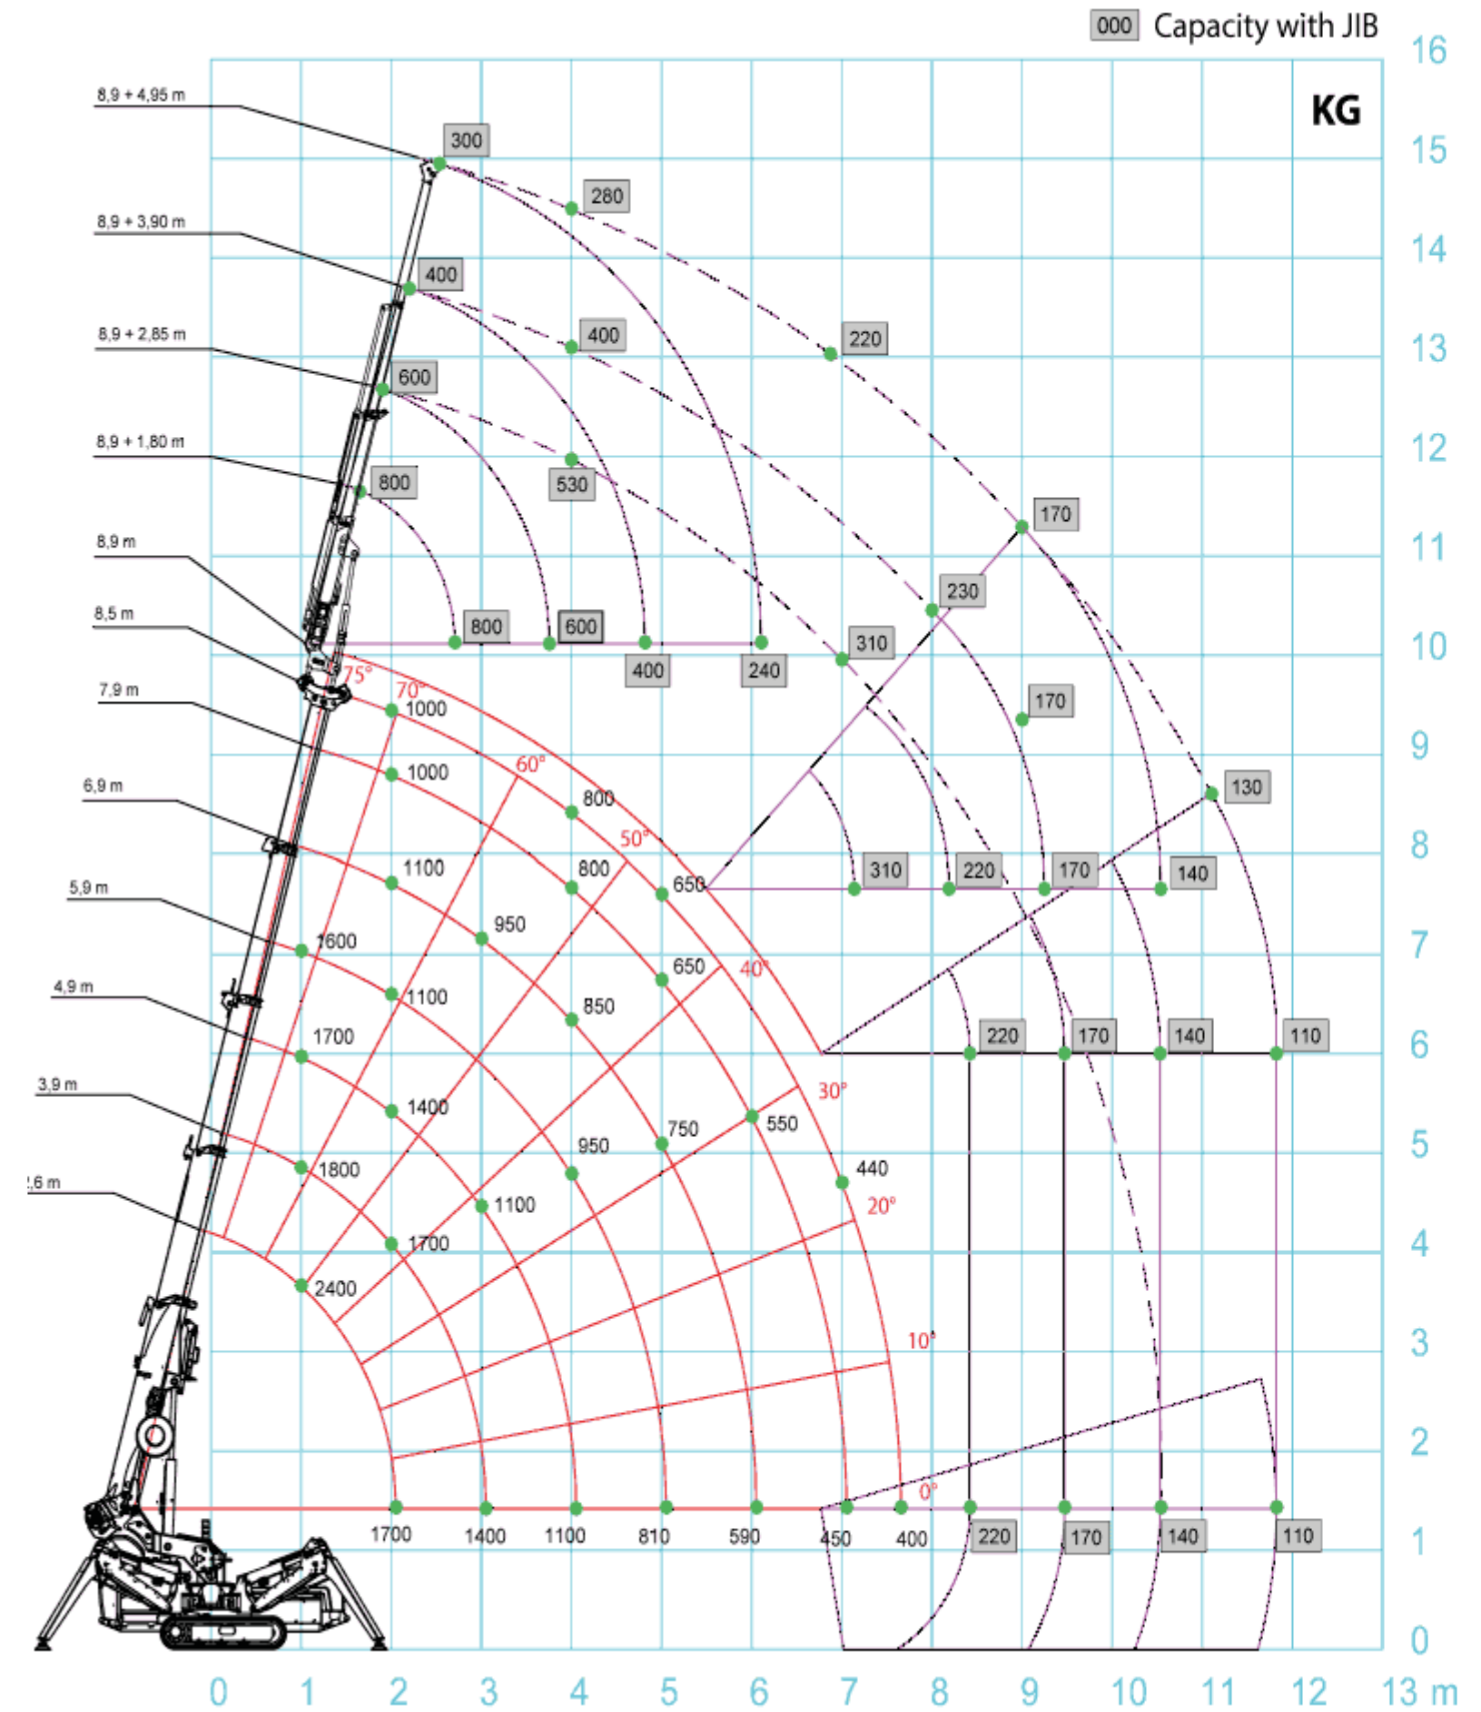

Werkdiagram

SPX 424

SPX424 - MAIN BOOM

SPX424 - JIB800.2H1MX

SPX424 + JIB800GX

SPX424 - OVERALL DIMENSIONS

SPX424CDH