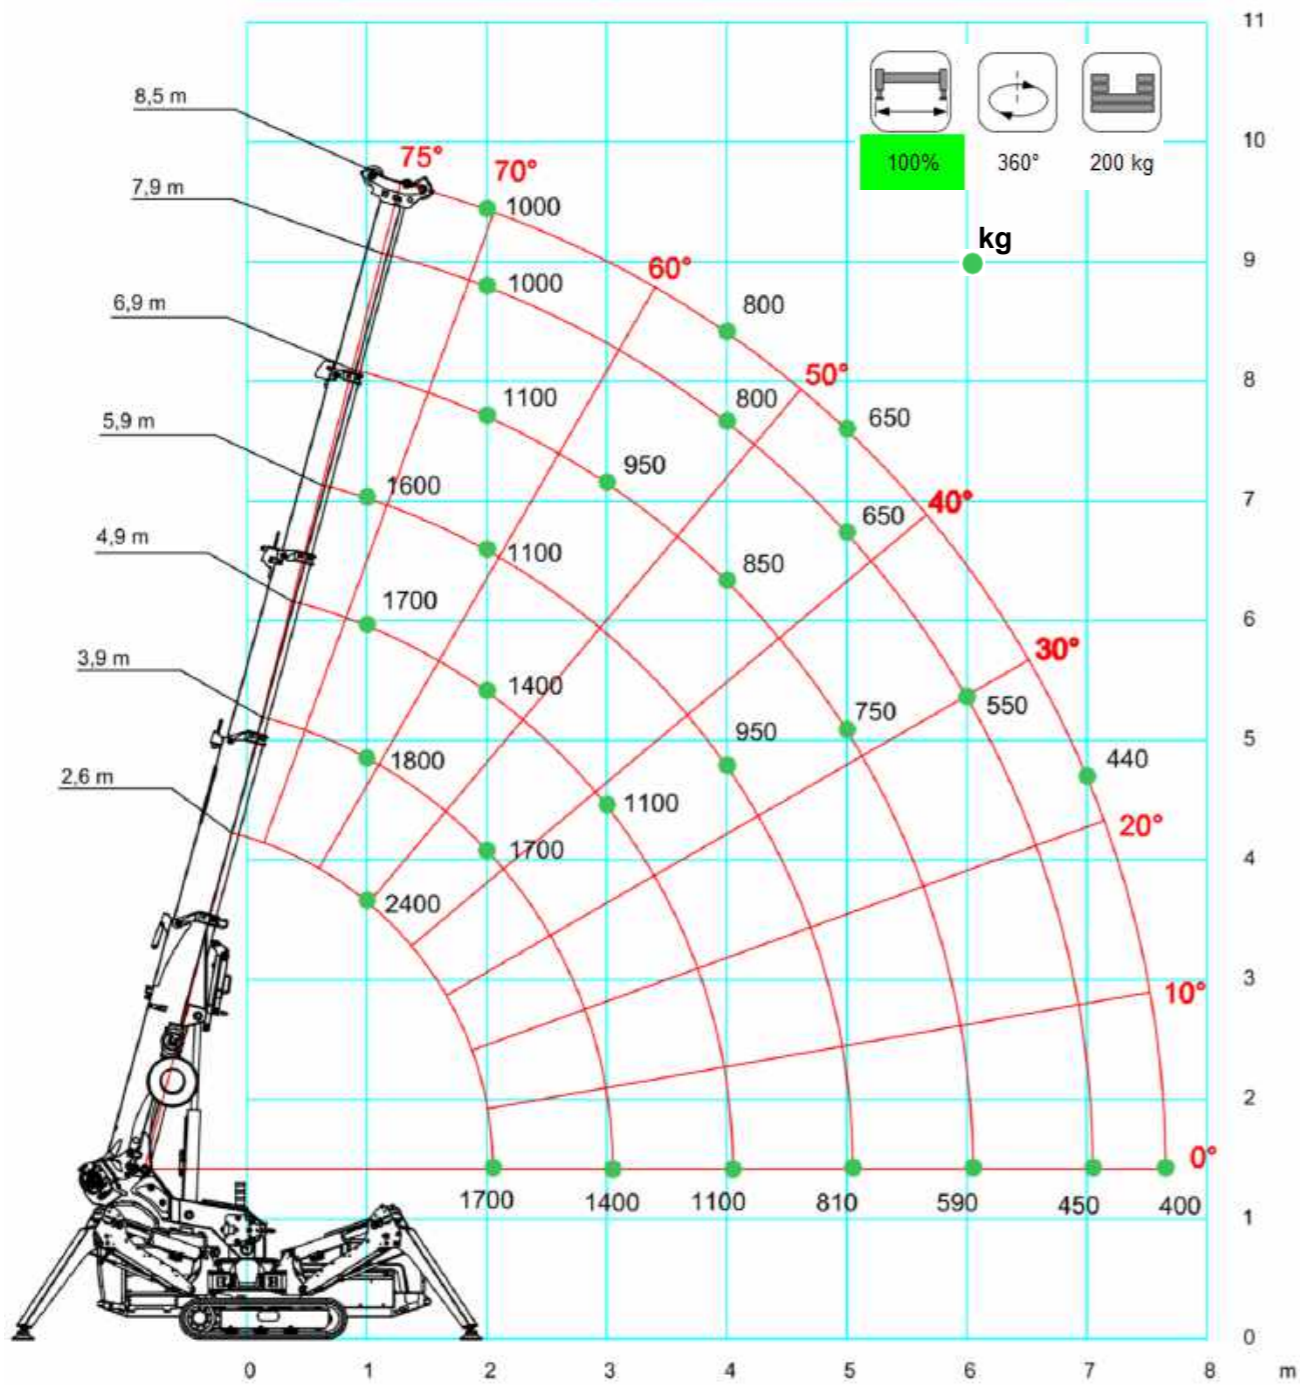

Werkdiagram

SPX 424

SPX424 - MAIN BOOM

SPX424 - JIB800.2H1MX

SPX424 + JIB800GX

SPX424 - OVERALL DIMENSIONS

SPX424CDH