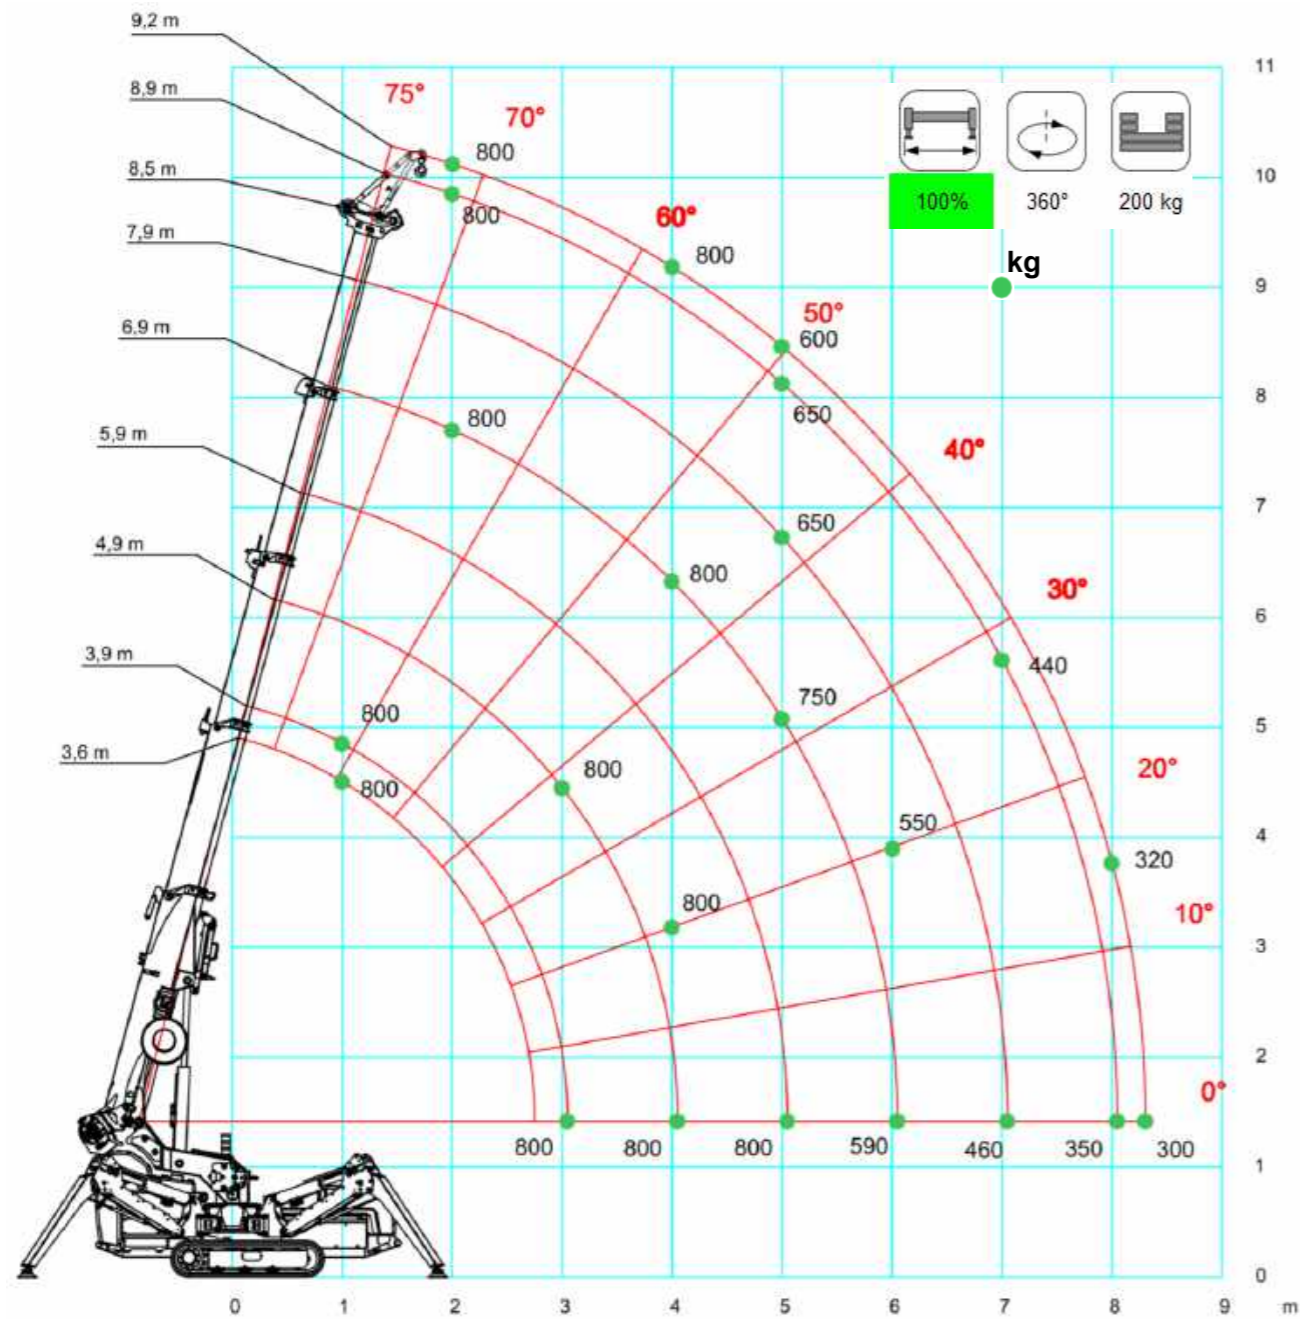

Werkdiagram

SPX 424

SPX424 - MAIN BOOM

SPX424 - JIB800.2H1MX

SPX424 + JIB800GX

SPX424 - OVERALL DIMENSIONS

SPX424CDH